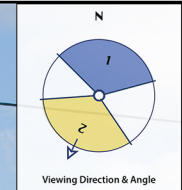

Photomontage